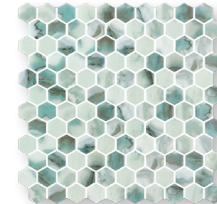

VETRO FLOOR

Satin Dara | 2" XL Hexagon

Woodland Skyblue | 2" XL Hexagon

Made In **SPAIN**

Wayne Tile Company

waynetile.com

VETRO FLOOR

GLASS TILE

2" XL Hexagon Mosaic

Wayne Tile Company

COLORS

Misty Matte

Venatino White Matte

Blend Cotton

Blend Fossil

Natureglass Black Matte

Natureglass White Matte

Hex Pattern 1

Hex Pattern 2

Yuma Matte

Yoar Matte

Palma

Nora

Lube

Jian Cream

Denver

Venatino White Matte

Inverno Grey

Woodland Indigo

Woodland Olden

Woodland Skyblue

Woodland Cloud