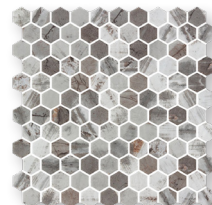

VETRO FLOOR

Satin Dara | 2" XL Hexagon

Woodland Skyblue | 2" XL Hexagon

Made In **SPAIN**

Wayne Tile Company

waynetile.com

VETRO FLOOR

GLASS TILE

2" XL Hexagon Mosaic

Wayne Tile Company

COLORS

Misty Matte

Venatino White Matte

Blend Cotton

Blend Fossil

Natureglass Black Matte

Natureglass White Matte

Hex Pattern 1

Hex Pattern 2

Yuma Matte

Yoar Matte

Palma

Nora

Lube

Jian Cream

Denver

Venatino White Matte

Inverno Grey

Woodland Indigo

Woodland Olden

Woodland Skyblue

Woodland Cloud