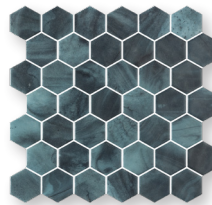

VETRO FLOOR

Satin Dara | 2" XL Hexagon

Woodland Skyblue | 2" XL Hexagon

Made In **SPAIN**

Wayne Tile Company

waynetile.com

VETRO FLOOR

GLASS TILE

2" XL Hexagon Mosaic

Wayne Tile Company

COLORS

Misty Matte

Venatino White Matte

Blend Cotton

Blend Fossil

Natureglass Black Matte

Natureglass White Matte

Hex Pattern 1

Hex Pattern 2

Yuma Matte

Yoar Matte

Palma

Nora

Lube

Satin Apollo

Satin Ares

Satin Artemis

Satin Dara

Satin Gaia

Satin Zeus

PACKING INFORMATION

Size	Finish	Sheet Size	SF per Box	SF per Pallet	Pieces per Box
1" Hexagon Mosaic	Matte	0.95 SF	5.7048	N/A	N/A
2" XL Hexagon Mosaic	Matte	0.88 SF	5.2746	N/A	N/A
1" Hexagon Mosaic Pattern 1	Matte	0.74 SF	4.5210	N/A	N/A